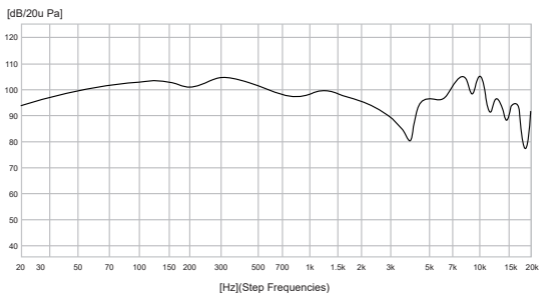

Specifications:

Frequency response: 20Hz-20kHz

Sound pressure level: 100dB

Impedance: 24Ω

Driver unit: 40mm

Type: closed moving coil

Frequency response curve:

H880 B&K manual head test frequency response curve.