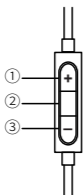

The above specification is only for your reference, design and specification are subject to change without notice.

Usage:

1. According to the actual condition, select an applicable audio cable to connect the headphone and player device.

Note:

Connect the audio cable that with EDIFIER logo port to player device and another port to headphone.

2. As the follow illustration shows, adjust the headphone to an applicable length and based on left and right channel marks for correct wearing.

3. Operational ways of wired controller

- ① Volume increase
- ② Press: pause or play music/answer or end a call
Double press: next track
Press thrice: previous track
- ③ Volume decrease
- ④ microphone

4. Fold the bracket of the headphone and put it into storage bag for portable carrying.