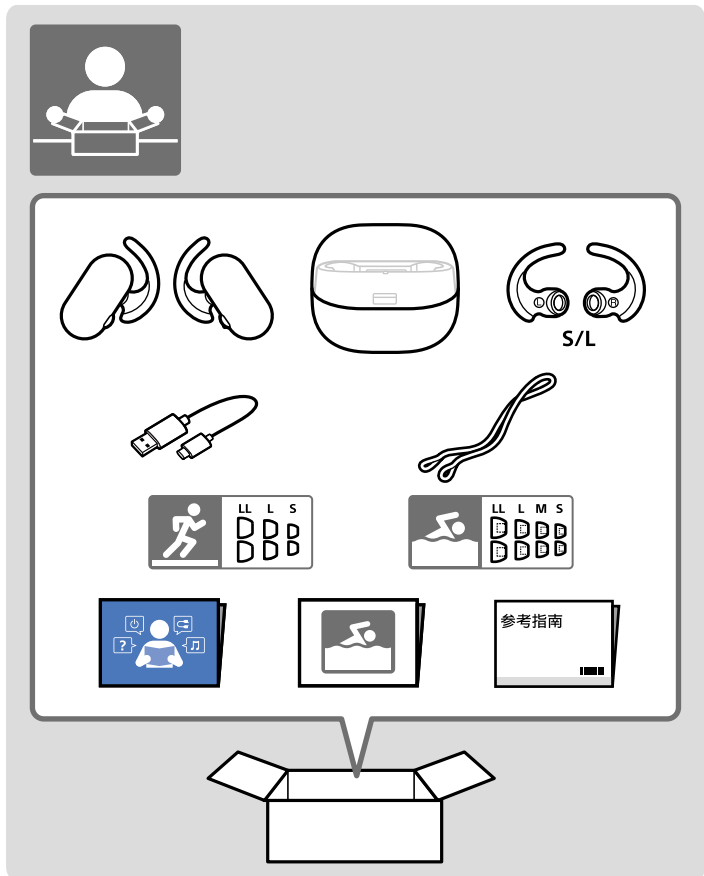

1

WF-SP900

4-740-568-21(1)
©2018 Sony Corporation
Printed in Malaysia

2

3

Windows
 Music Center for PC
<https://www.sony.net/smc4pc/>

Mac
 Content Transfer for Mac
<https://www.sony.net/ct-mac/>

http://rd1.sony.net/help/mdr/wfsp900/h_zz/